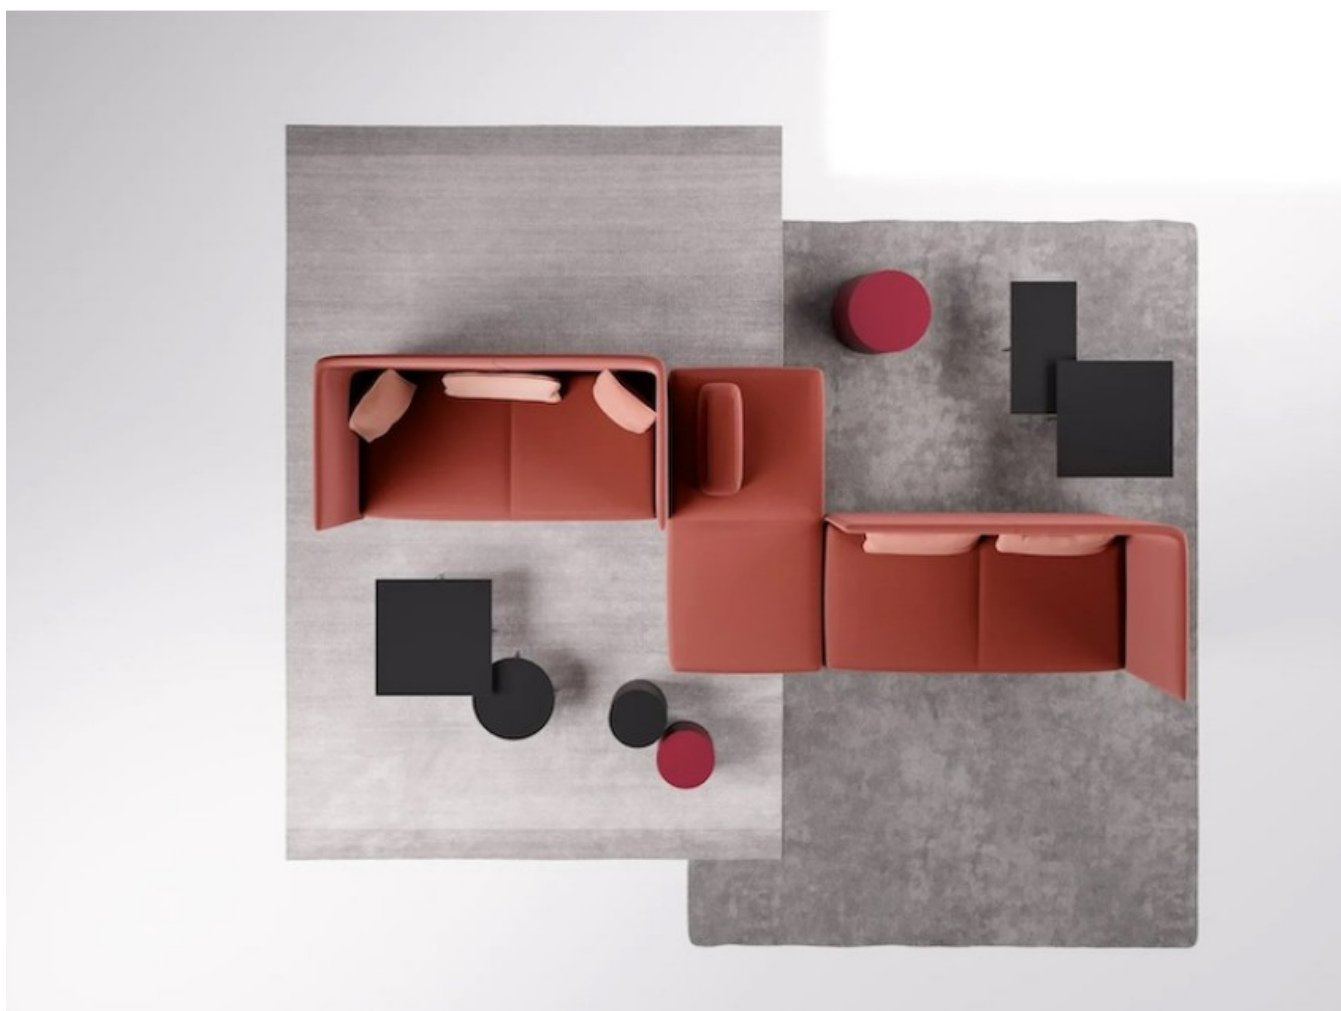

The system completes the concept of aesthetic and functional versatility by enriching it with technological details: from voice control to adaptive sensors.

With the Node+ design, office spaces can become a compendium of aesthetics, functionality, comfort, and versatility, and tailor-made for the future.

The new, adaptable furniture system was specifically created by van Berkel to respond to changing requirements over the course of the day.