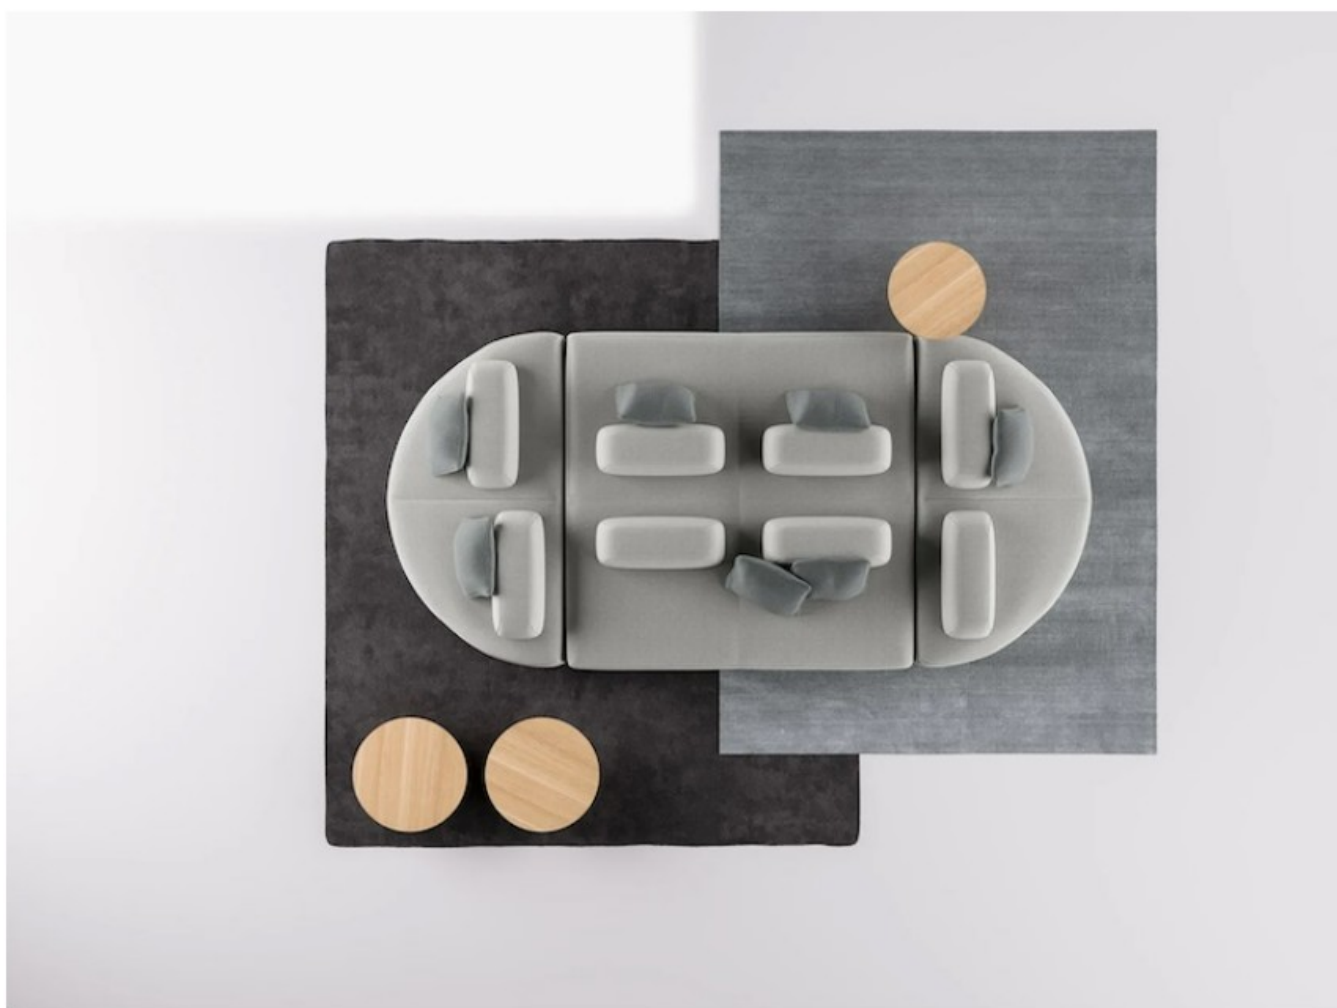

Node+ can be used to design and configure micro-architectural systems that provide the scope for relaxation, work, privacy, and socializing, sometimes all at the same time, for both homes and public spaces.

Padded pieces form the cornerstone for the creation of complex arrangements that satisfy all of the needs of living rooms and public spaces.

Seclusion and protection are provided by the divider panels.

Relaxed postures are encouraged by armrests, backrests, and cushions that can be positioned freely to suit individual seating needs; the desk can be used for working